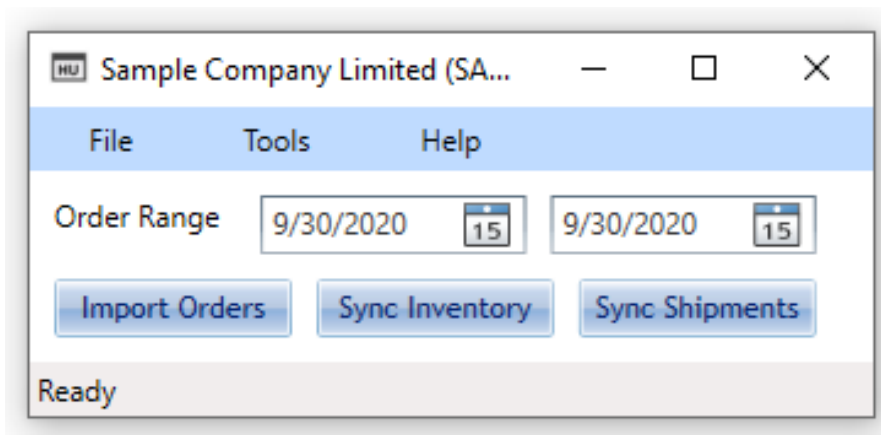

# Squarespace to Sage 300 Sync Integration

Integrate your Squarespace web store with Sage 300. Sync order entries, inventory counts, and shipment status between your web store and Sage 300.

Save the headache of manually checking and updating between your Squarespace web store and Sage 300 with a simple integration.