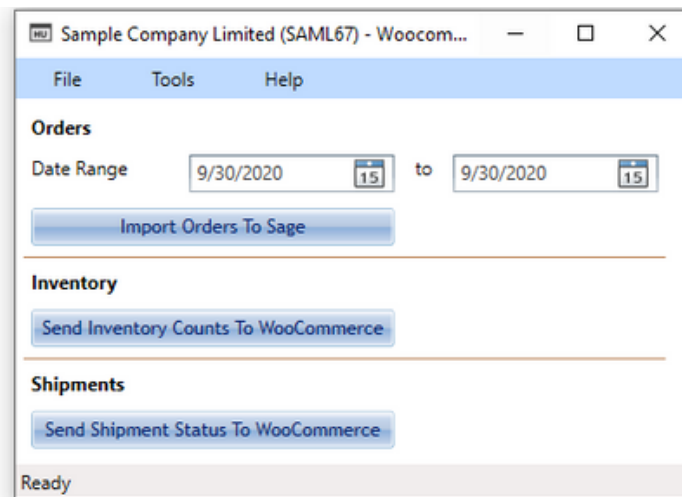

# WooCommerce to Sage 300 Sync Integration

Integrate your WooCommerce web store with Sage 300. Sync order entries, inventory counts, and shipment status between your web store and Sage 300.

Save the headache of manually checking and updating between your WooCommerce web store and Sage 300 with a simple integration.

Automatically synchronize order entries, inventory count, and shipment status between your web store and Sage 300 at the click of a button, or schedule regular syncs to be run automatically.

**Learn more at [hutility.com](https://hutility.com)**